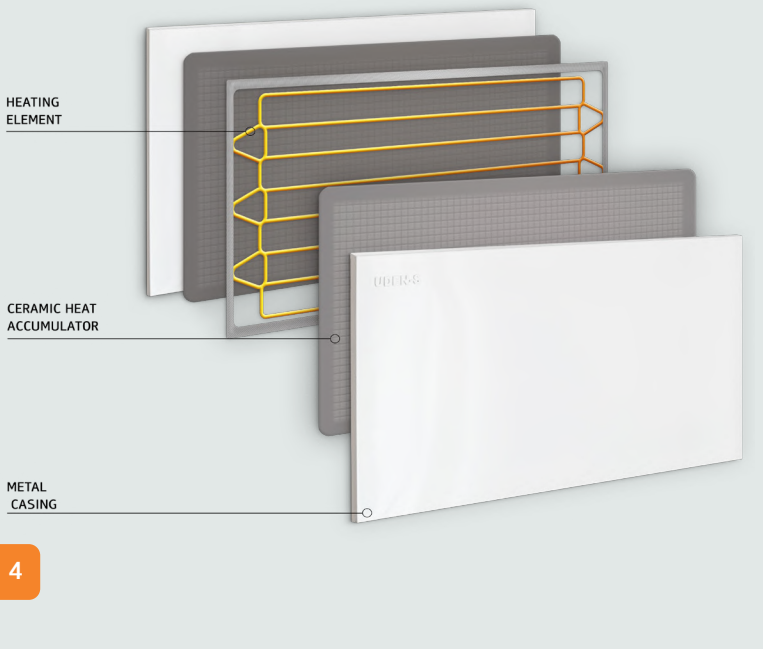

# OPERATING PRINCIPLE OF UDEN-S® HEATERS

**A metal-ceramic heater is a ceramic plate inside a metal casing, manufactured using the semi-dry pressing method under high pressure, with a heating element inside.**